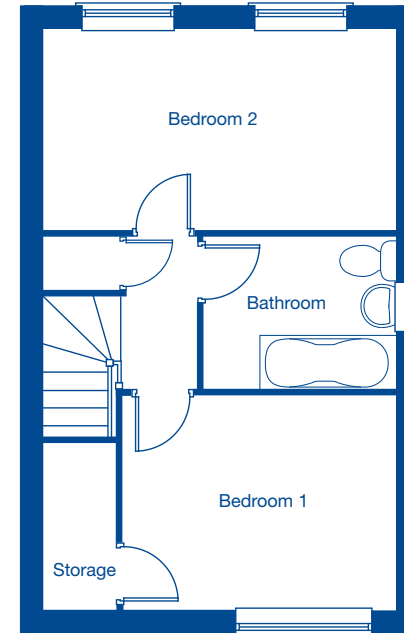

Moorfield Park

The Langley 2 – 2 bedroom semi-detached home

JONES
HOMES

Ground Floor

Kitchen	3.14m x 1.88m	10'4" x 6'2"
Dining	3.23m x 2.43m	10'7" x 8'0"
Living Room	4.08m x 3.57m	13'5" x 11'8"

First Floor

Bedroom 1	3.42m x 2.70m	11'3" x 8'10"
Bedroom 2	4.40m x 2.50m	14'5" x 8'2"