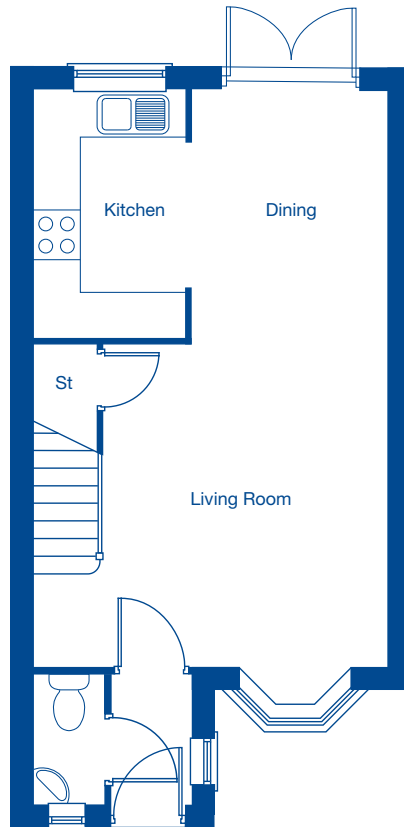

Moorfield Park

The Langley 2 – 2 bedroom semi-detached home

JONES
HOMES

Ground Floor

Kitchen	3.14m x 1.88m	10'4" x 6'2"
Dining	3.23m x 2.43m	10'7" x 8'0"
Living Room	4.08m x 3.57m	13'5" x 11'8"

First Floor

Bedroom 1	3.42m x 2.70m	11'3" x 8'10"
Bedroom 2	4.40m x 2.50m	14'5" x 8'2"