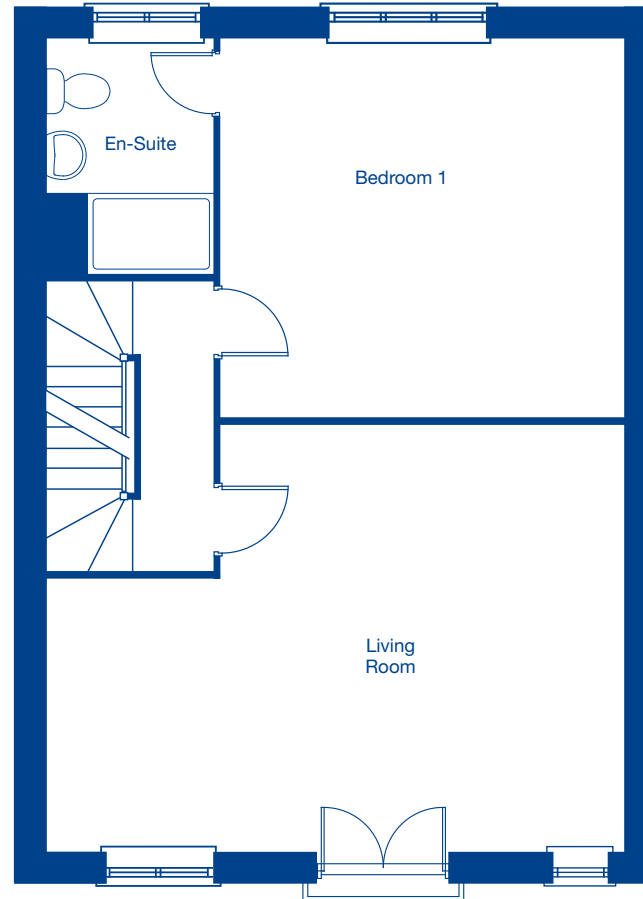

Westlow Heath

The Winchester - 4 bedroom townhouse

JONES
HOMES

Ground Floor

Kitchen/Family Room 3.29m x 5.09m 10'10" x 16'8"

First Floor

Living Room 4.72m x 6.44m 15'6" x 21'2"
 Bedroom 1 4.18m x 4.50m 13'8" x 14'9"

Second Floor

Bedroom 2 4.38m x 3.41m 14'4" x 11'3"
 Bedroom 3 4.58m x 3.54m 15'0" x 11'8"
 Bedroom 4/Study 3.64m x 2.79m 12'0" x 9'2"