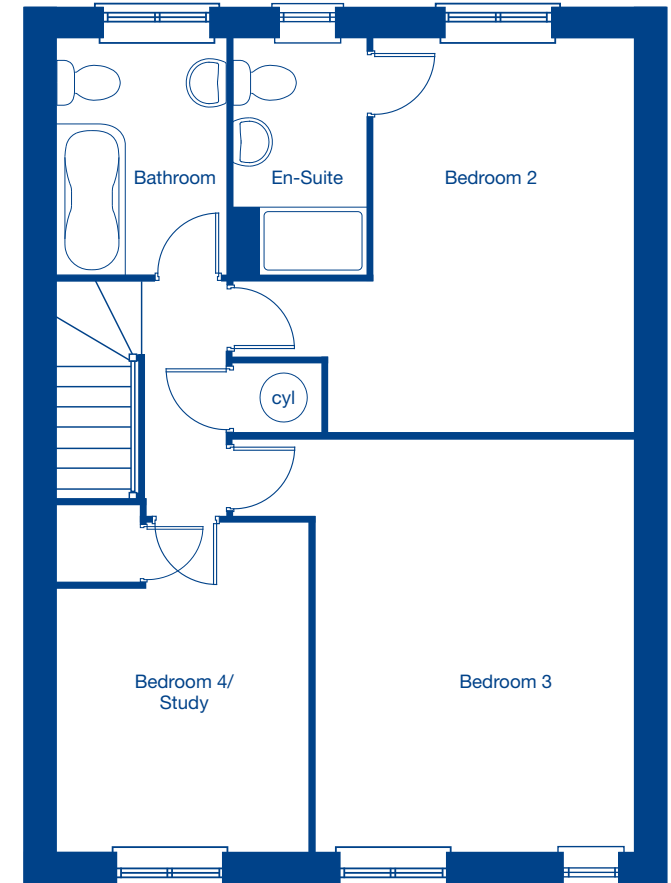

Westlow Heath

The Winchester - 4 bedroom townhouse

JONES
HOMES

Ground Floor

Kitchen/Family Room 3.29m x 5.09m 10'10" x 16'8"

First Floor

Living Room 4.72m x 6.44m 15'6" x 21'2"
 Bedroom 1 4.18m x 4.50m 13'8" x 14'9"

Second Floor

Bedroom 2 4.38m x 3.41m 14'4" x 11'3"
 Bedroom 3 4.58m x 3.54m 15'0" x 11'8"
 Bedroom 4/Study 3.64m x 2.79m 12'0" x 9'2"