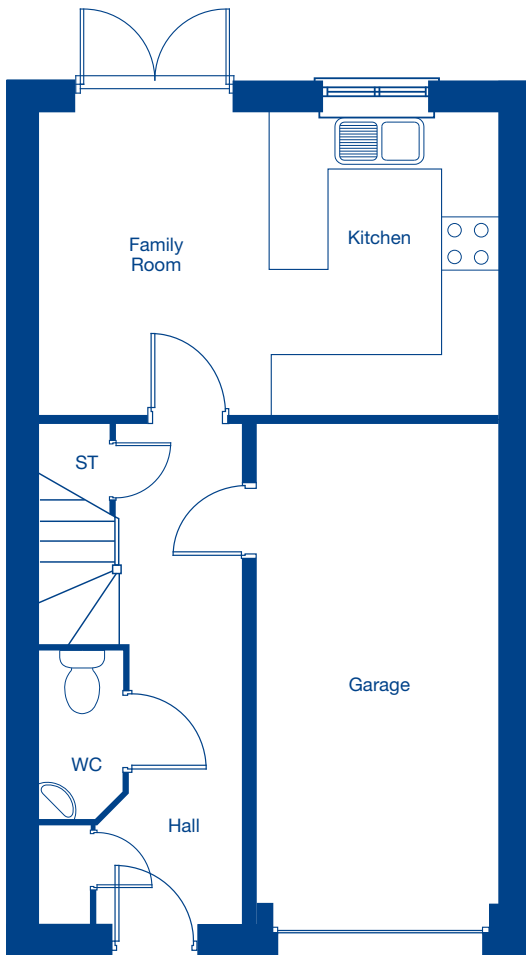

Westlow Heath

The Winchester - 4 bedroom townhouse

JONES
HOMES

Ground Floor

Kitchen/Family Room 3.29m x 5.09m 10'10" x 16'8"

First Floor

Living Room 4.72m x 6.44m 15'6" x 21'2"
 Bedroom 1 4.18m x 4.50m 13'8" x 14'9"

Second Floor

Bedroom 2 4.38m x 3.41m 14'4" x 11'3"
 Bedroom 3 4.58m x 3.54m 15'0" x 11'8"
 Bedroom 4/Study 3.64m x 2.79m 12'0" x 9'2"