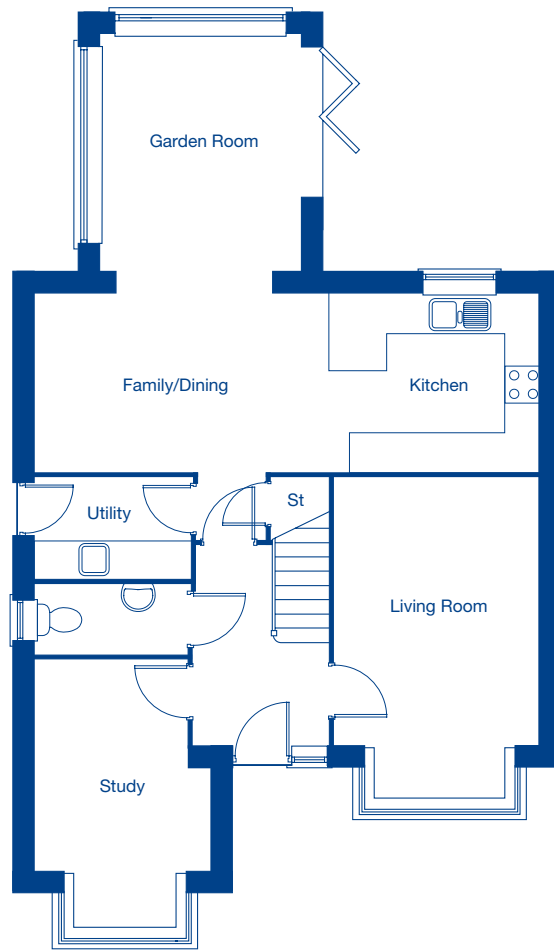

Kingsfield Park

The Northwood – 4 bedroom detached home

JONES
HOMES

Ground Floor

Living Room	4.96m x 3.27m	16'3" x 10'9"
Kitchen/Family/Dining	7.98m x 2.79m	26'2" x 9'2"
Garden Room	3.69m x 3.14m	12'1" x 10'4"
Study	4.06m x 2.41m	13'4" x 7'11"

First Floor

Bedroom 1	4.28m x 3.34m	14'1" x 10'11"
Bedroom 2	3.80m x 2.86m	12'6" x 9'5"
Bedroom 3	3.57m x 2.67m	11'9" x 8'9"
Bedroom 4	2.90m x 2.78m	9'6" x 9'1"