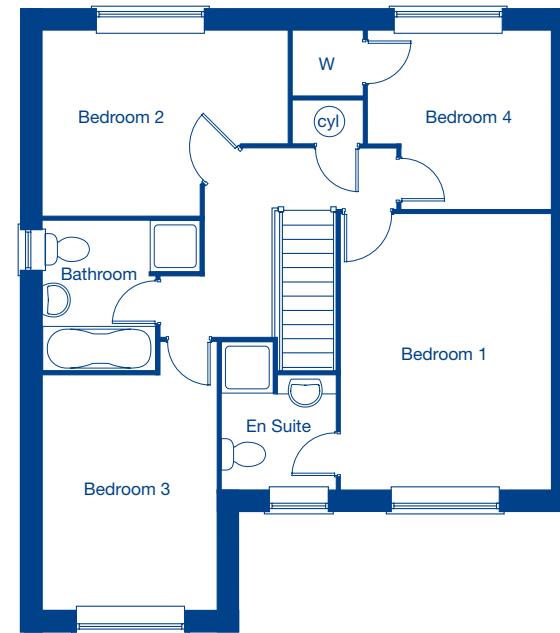

Kingsfield Park

The Northwood – 4 bedroom detached home

JONES
HOMES

Ground Floor

Living Room	4.96m x 3.27m	16'3" x 10'9"
Kitchen/Family/Dining	7.98m x 2.79m	26'2" x 9'2"
Garden Room	3.69m x 3.14m	12'1" x 10'4"
Study	4.06m x 2.41m	13'4" x 7'11"

First Floor

Bedroom 1	4.28m x 3.34m	14'1" x 10'11"
Bedroom 2	3.80m x 2.86m	12'6" x 9'5"
Bedroom 3	3.57m x 2.67m	11'9" x 8'9"
Bedroom 4	2.90m x 2.78m	9'6" x 9'1"